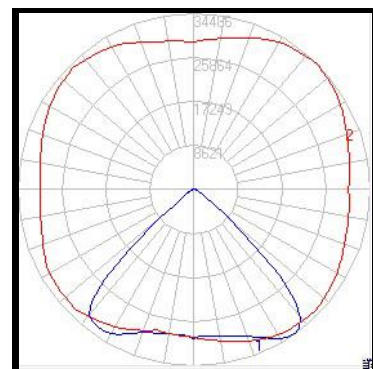

SIDE VIEW

REAR VIEW

Optional light spillage guard

Universal mounting bracket

Floodlight options :-

- TP750 - 750w LED >115,200 lumen output
- TP630 - 630w LED > 96,000 lumen output
- TP500 - 500w LED > 76,800 lumen output
- TP380 - 380w LED > 57,600 lumen output
- TP260 - 260w LED > 38,400 lumen output

Polar Intensity Diagram