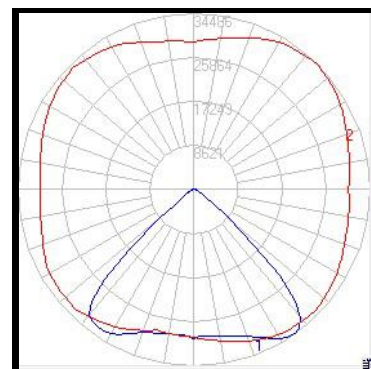

SIDE VIEW

REAR VIEW

Optional light spillage guard

Universal mounting bracket

Floodlight options :-

- TP750 - 750w LED >115,200 lumen output
- TP630 - 630w LED > 96,000 lumen output
- TP500 - 500w LED > 76,800 lumen output
- TP380 - 380w LED > 57,600 lumen output
- TP260 - 260w LED > 38,400 lumen output

Polar Intensity Diagram