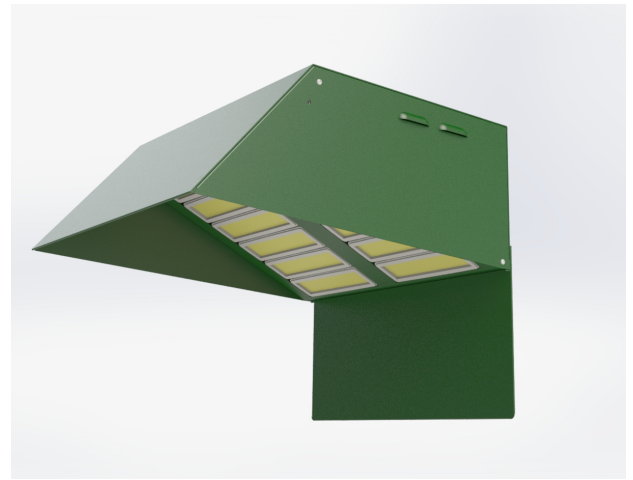

# TennisPro LED

**Multi Optic LED Technology**  
**Light Weight Aluminium Housing**  
**IP67 internal components**  
**High output LED's >150lpw**  
**Dark Green BS 223 Power Coated Finish**  
**Critically Controlled Light output**  
**Built-in Light Spillage Guards**  
**Designed to reduce light spillage and glare**  
**Fully programmable output**  
**Dimmable 0v - 10v**  
**Five year warranty**

Designed and built in the UK for use on low level lighting masts providing minimal light spillage and glare.

Flexible sports floodlighting system,  
One housing with multiple output choices.  
TP880 - 880w LED Option, >126,000 lumens  
TP750 - 750w LED Option, >108,000 lumens  
TP630 - 630w LED Option, > 90,000 lumens  
TP500 - 500w LED Option, > 72,000 lumens  
TP380 - 380w LED Option, > 54,000 lumens  
TP260 - 260w LED Option, > 36,000 lumens

## Luminaire Data

Lamp Type	LED
Lamp Colour	5000k
Voltage	230V
Net Weight	21kg
Housing Colour	BS 223
Luminaire Output	260w - 880w
LED Lumen Output	>150lpw

SIDE VIEW

REAR VIEW

Telephone : 01625 876716  
Email sales@sportslightinguk.co.uk