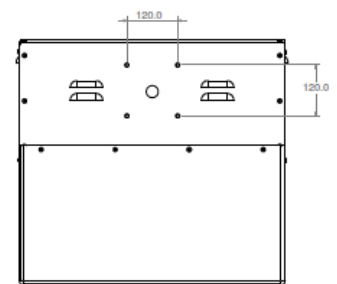

## Luminaire Data

Lamp Type	LED
Lamp Colour	5000k
Voltage	230V
Net Weight	21kg
Housing Colour	BS 223
Luminaire Output	260w - 880w
LED Lumen Output	>150lpw

SIDE VIEW

REAR VIEW

Telephone : 01625 876716  
Email sales@sportslightinguk.co.uk