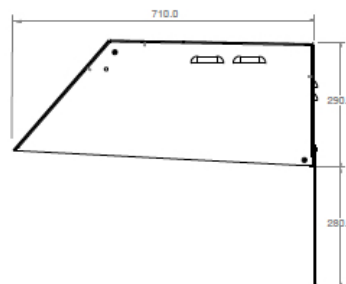

## Luminaire Data

Lamp Type	LED
Lamp Colour	5000k
Voltage	230V
Net Weight	21kg
Housing Colour	BS 223
Luminaire Output	260w - 880w
LED Lumen Output	>150lpw

SIDE VIEW

REAR VIEW

Telephone : 01625 876716  
Email sales@sportslightinguk.co.uk