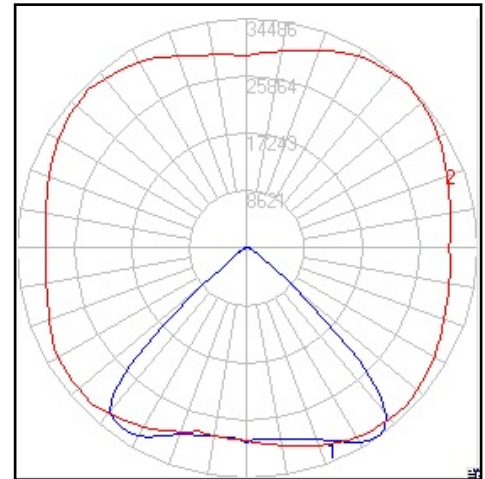

# TennisPro LED

**Multi Optic LED Technology**  
**Light Weight Aluminium Housing**  
**IP67 internal components**  
**High output LED's >150lpw**  
**Dark Green BS 223 Power Coated Finish**  
**Critically Controlled Light output**  
**Built-in Light Spillage Guards**  
**Designed to reduce light spillage and glare**  
**Fully programmable output**  
**Dimmable 0v - 10v**  
**Five year warranty**

## Luminaire Data

Lamp Type	LED
Lamp Colour	5000k
Voltage	230V
Net Weight	21kg
Housing Colour	BS 223
Luminaire Output	260w - 880w
LED Lumen Output	>150lpw

SIDE VIEW

REAR VIEW

Telephone : 01625 876716  
Email sales@sportslightinguk.co.uk