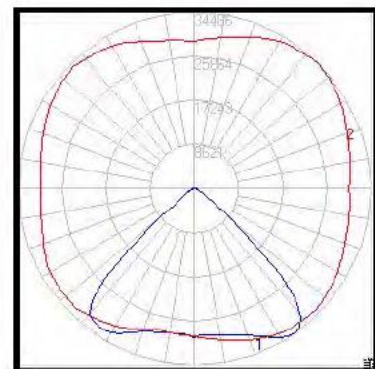

SIDE VIEW

REAR VIEW

Universal mounting bracket

Floodlight options :-

TP880 - 880w LED >126,000 lumen output  
 TP750 - 750w LED >108,000 lumen output  
 TP660 - 660w LED > 90,000 lumen output  
 TP500 - 500w LED > 72,000 lumen output  
 TP380 - 380w LED > 54,000 lumen output  
 TP260 - 260w LED > 36,000 lumen output

Polar Intensity Diagram