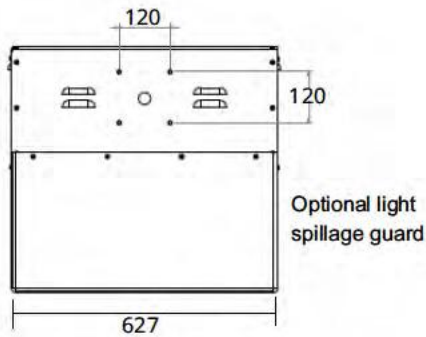

Universal mounting bracket

REAR VIEW