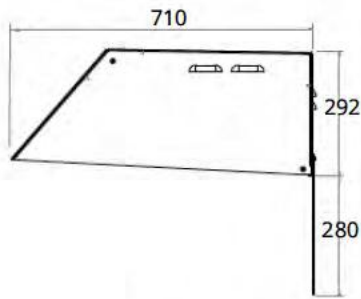

Luminaire Data

Lamp Type, LED (light emitting diode)
Colour temperature, 4000k / 5000k
Voltage, 90 - 305V (230v)
Net Weight ,21kg
Housing Colour, RAL6007
Luminaire Output, 260w - 880w
LED Lumen Output, >150lpw
CRI >70
High Power Factor >0.96
High Efficiency >0.95
IP67
Typical life expectancy, 50,000hrs

- Uses the latest multi optic technology.
- Ultra High Efficiency LED arrays.
- Temperature / surge & short circuit protected.
- 5 Year Warranty.
- High LED Lighting uniformity.
- Stainless Steel Fixings.
- Strong Corrosion Resistant Aluminium Housing.
- High Quality Powder Coat Finish.
- Dimmable 0v - 10v (with additional cabling)
- Suitable upgrade for 1 & 2Kw HID floodlights.
- Supplied with a universal mounting bracket.

SIDE VIEW